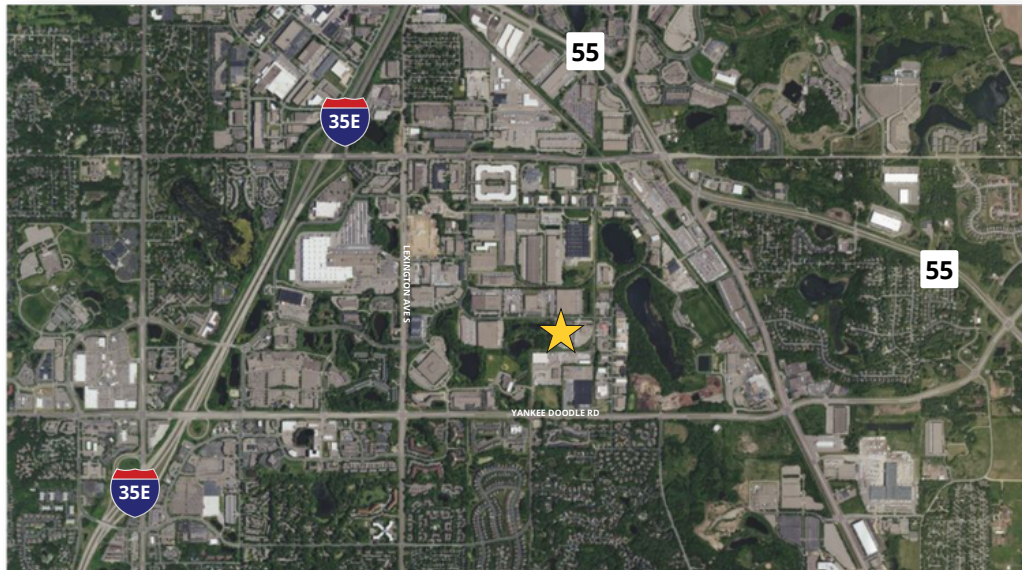

## LOCATION

- 2 miles from Interstate 35E
- 11 miles from Minneapolis
- 5 miles from Minneapolis- Saint Paul International Airport

## FACILITY

- 15.35 acre site (5 usable acres)
- 35,000 SF building (13,000 SF of office space)
- 38 dock high loading doors